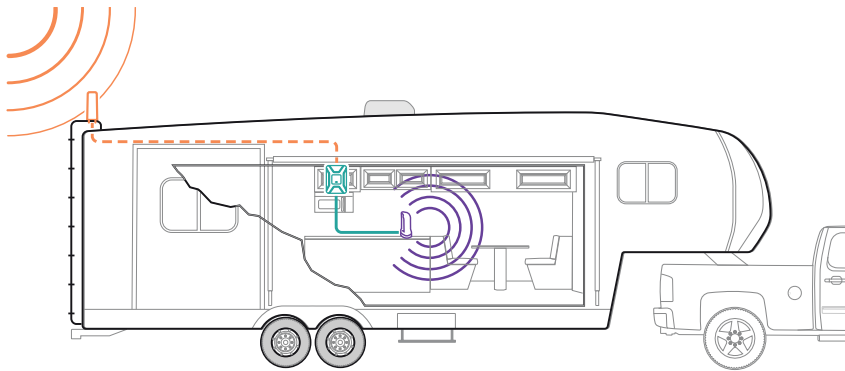

15 Sets of Cable Mounts (901157)

2D9111 Fused Hardwire DC/DC Power Supply (851111)

Cable Entry Cover (ACC000003)

About

The **Drive 4G-X RV** is our most powerful in-vehicle cell phone signal booster certified in the US and Canada. The Drive 4G-X RV boosts voice and data with max FCC-allowed 50 dB system gain, enhancing 4G LTE, as well as 3G and 2G network signals, up to 32x. RVers get fewer lost connections and dead zones, better call quality, faster data uploads and downloads when they are out in their RV.

As with all weBoost boosters, all components needed come in one package for easy DIY installation. This includes both a 110V AC wall plug and a 12V fused DC hardwire power supply. The Drive 4G-X RV works with all cellular devices and all North American carriers.

Installation

- 1 **Receives signal:** The powerful antenna reaches out to access a voice and 3G, 4G, and LTE data signal, and delivers it to the booster.
- 2 **Boost signal:** The booster receives the signal, amplifies it, and serves as a relay between your phone and the nearest cell tower.
- 3 **Broadcasts signal:** Your devices get a stronger signal, and calls and data are fed through the booster back to the network.